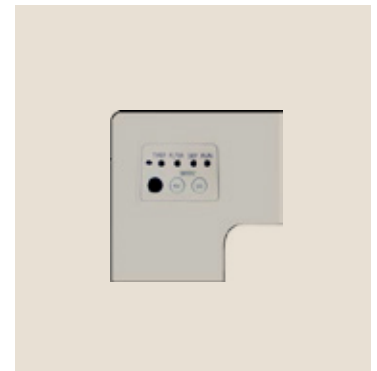

Infra-red receiver for ceiling

PC-ALHP1

- Infra-red receiver for remote control.
- Seamless integration in the unit.

Compatibility: PC-AWR control Ceiling-mounted RPC-FSN3.

Infra-red receiver for wall

PC-ALHZ1

- Infra-red receiver for remote control.
- Seamless integration in the unit.

Compatibility: PC-AWR control RPI-FSN(3-5)(P)E, RCI-FSN4 RCIM-FSN4E, RCD-FSN3 RPK-FSN(H)3M, RPC-FSN3.

Infra-red receiver for cassette

PC-ALH3

- Infra-red receiver for remote control.
- Seamless integration in the unit.

Compatibility: PC-AWR control RCI-FSN4 Cassette.

Infra-red receiver for cassette

PC-ALHC1

- Infra-red receiver for remote control.
- Seamless integration in the unit.

Compatibility: PC-AWR control RCIM-FSN4E cassette.