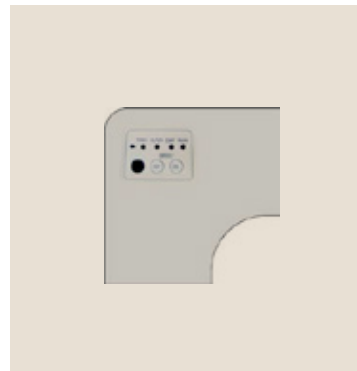

Infra-red receiver for ceiling

PC-ALHP1

- Infra-red receiver for remote control.
- Seamless integration in the unit.

Compatibility: PC-AWR control Ceiling-mounted RPC-FSN3.

Infra-red receiver for wall

PC-ALHZ1

- Infra-red receiver for remote control.
- Seamless integration in the unit.

Compatibility: PC-AWR control RPI-FSN(3-5)(P)E, RCI-FSN4 RCIM-FSN4E, RCD-FSN3 RPK-FSN(H)3M, RPC-FSN3.

Infra-red receiver for cassette

PC-ALH3

- Infra-red receiver for remote control.
- Seamless integration in the unit.

Compatibility: PC-AWR control RCI-FSN4 Cassette.

Infra-red receiver for cassette

PC-ALHC1

- Infra-red receiver for remote control.
- Seamless integration in the unit.

Compatibility: PC-AWR control RCIM-FSN4E cassette.